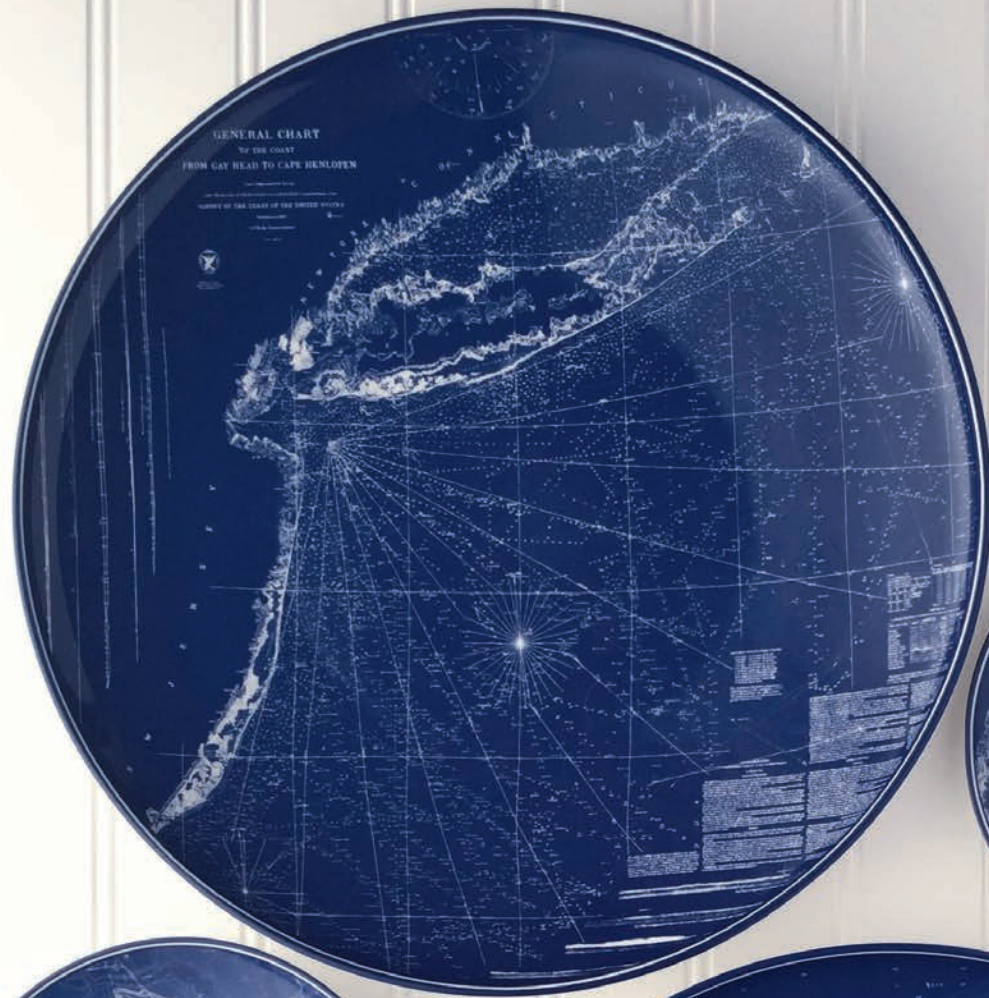

THE NANTUCKET COLLECTION

NAUTICAL CHART PLATTERS & CANAPÉS

FT. LAUDERDALE
WEST PALM BEACH
TAMPA ST. PETE
JUPITER INLET
ESTERO BAY & LEMON
ST. GEORGE SOUND

NANTUCKET HARBOR
NARRAGANSETT &
NEWPORT HARBOR RI
BUZZARDS BAY
PORTLAND HARBOR
PECONIC BAY
NORTH SHORE LONG ISLAND

CAPE FEAR
SAVANNAH RIVER
CHARLESTON HARBOR
ST. SIMON SOUND
PAMLICO SOUND
PORT ROYAL SOUND

CHESAPEAKE BAY
DELAWARE ENTRANCE
DELAWARE BAY
HAMPTON ROADS (VA)
NY BAY & HARBOR
APPROACHES TO NY