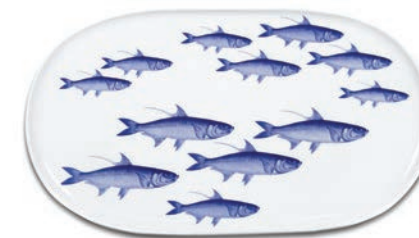

## SCHOOL OF FISH BLUE

13" Bowl  
SLB-323

12.5" PLATTER  
SLP-220

8.25" Bowl  
SLRB-945

4" Bowl  
SLSB-620

4" Mug  
MUG-106

10" TASTING PLATE  
TAST-998

16" OVAL PLATTER  
SLOVL-820