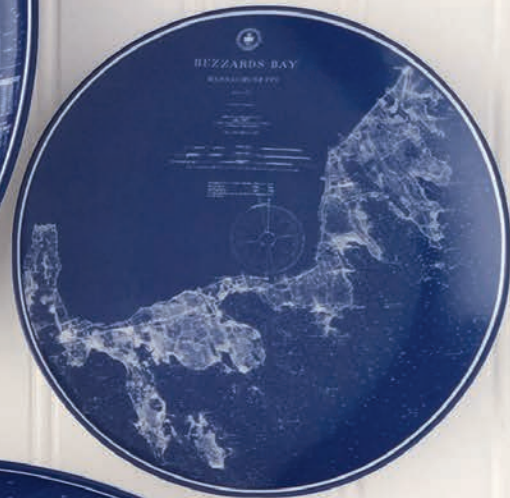

THE NANTUCKET COLLECTION

NAUTICAL CHART PLATTERS & CANAPÉS

FT. LAUDERDALE
WEST PALM BEACH
TAMPA ST. PETE
JUPITER INLET
ESTERO BAY & LEMON
ST. GEORGE SOUND

NANTUCKET HARBOR
NARRAGANSETT &
NEWPORT HARBOR RI
BUZZARDS BAY
PORTLAND HARBOR
PECONIC BAY
NORTH SHORE LONG ISLAND

CAPE FEAR
SAVANNAH RIVER
CHARLESTON HARBOR
ST. SIMON SOUND
PAMLICO SOUND
PORT ROYAL SOUND

CHESAPEAKE BAY
DELAWARE ENTRANCE
DELAWARE BAY
HAMPTON ROADS (VA)
NY BAY & HARBOR
APPROACHES TO NY