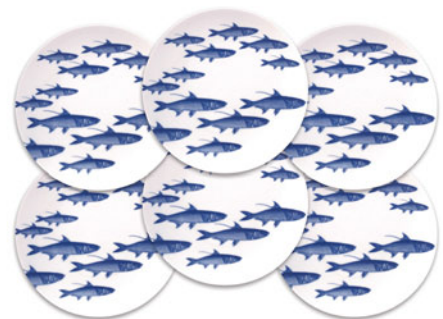

4" BOWL SLSB-616

8" BOWL SOUP-251

16" OVAL PLATTER SLOVL-815

CRABS & NETS

CANAPÉS
BOXED SETS OF 6

BUNNIES
CAN-128

HOUNDS
CAN-127

CARP
CAN-129

HORSES
CAN-126

CANAPÉS
BOXED SETS OF 6

SCHOOL OF FISH (BLUE) CAN-120

CRABS (BLUE) CAN-124

SHELLS (BLUE) CAN-123

RIGGING (BLUE) CAN-119

LOBSTER CLAWS CAN-114

BLUE LUCY CAN-122