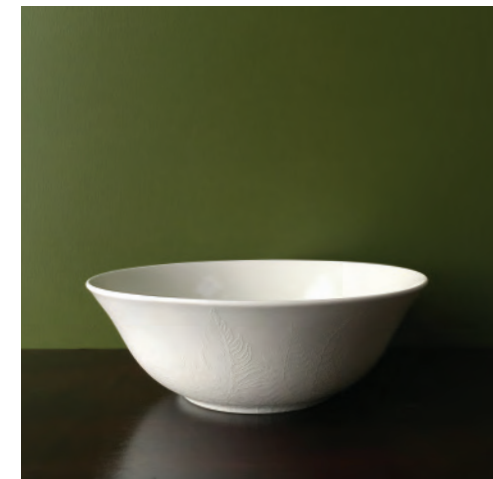

SPRING WHITE

Coupe Platter (12.25")**	CPLATA-640
Dinner Plate**	DINA-640
Salad Plate**	SALA-640
Accent Plate (Set/4)	DSRTA-640
Canapés (Set/4)**	CANA-640
14 oz Mug**	MUGB-640
Large Rimmed Oval Platter**	LOVL-640
Medium Serving Bowl**	MBWLA-640
Cereal Bowl**	CBWLA-640

** Items with asterisks can be personalized