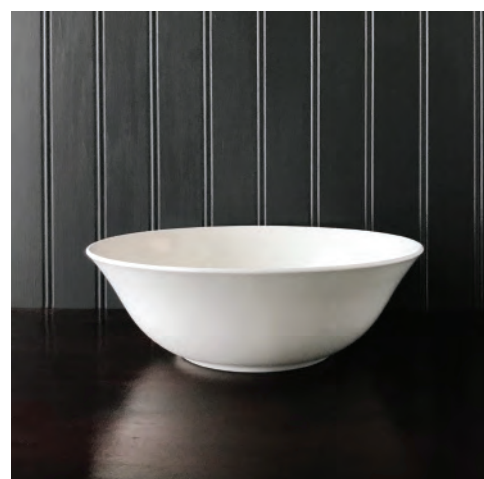

SIMPLY CASKATA

Charger**	CHRG-000
Dinner Plate**	DINA-000
Salad Plate**	SALA-000
Canapés (Set/4)**	CANA-000
Coupe Soup Bowl**	SOUPC-000
Rimmed Soup Bowl**	SOUP-000
Cup & Saucer**	HCS-000
14 oz Mug**	MUGB-000
Medium Rimmed Oval Platter**	SROVL-000
Medium Serving Bowl**	MBWLA-000
Cake Pedestal**	CAKE-000