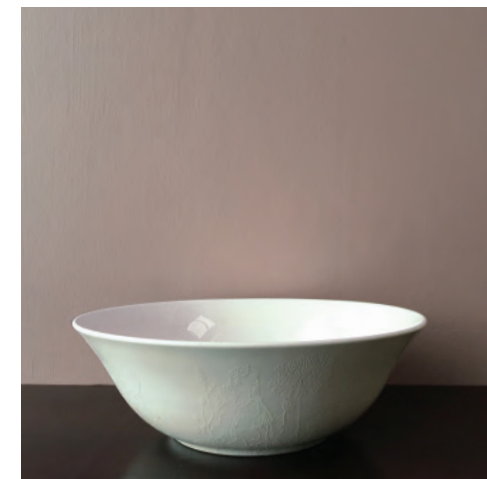

SUMMER WHITE

Coupe Platter (12.25")**	CPLATA-650
Dinner Plate**	DINA-650
Salad Plate**	SALA-650
Accent Plate (Set/4)	DSRTA-650
Canapés (Set/4)**	CANA-650
14 oz Mug**	MUGB-650
Large Rimmed Oval Platter**	LOVL-650
Medium Serving Bowl**	MBWLA-650
Cereal Bowl**	CBWLA-650

** Items with asterisks can be personalized