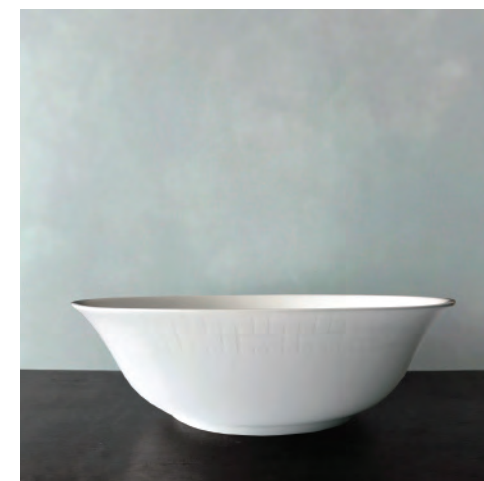

WICKER WHITE

Charger**	CHRG-770
Dinner Plate**	DINA-770
Salad Plate**	SALA-770
Canapés (Set/4)**	CANA-770
Cereal Bowl**	CBWLA-770
14 oz Mug**	MUGB-770
Medium Rimmed Oval Platter**	SROVL-770
Medium Serving Bowl**	MBWLA-770
Cake Pedestal**	CAKE-770