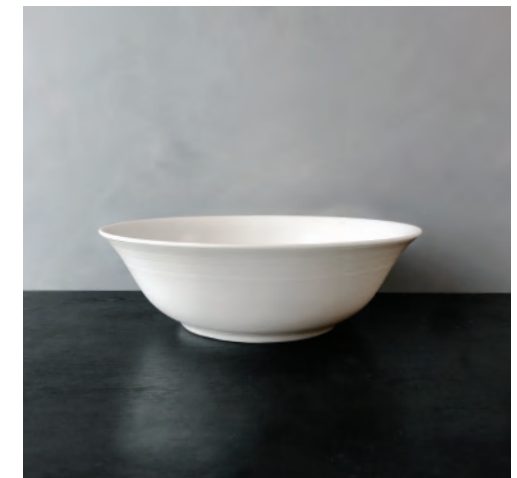

CAMBRIDGE STRIPE

Charger**	CHRG-760
Dinner Plate**	DINA-760
Salad Plate**	SALA-760
Canapés (Set/4)**	CANA-760
Cereal Bowl**	CBWL-760
14 oz Mug**	MUGB-760
Large Rimmed Oval Platter**	LOVL-760
Medium Rimmed Oval Platter**	SROVL-760
Medium Serving Bowl**	MBWL-760
Cake Pedestal**	CAKE-760